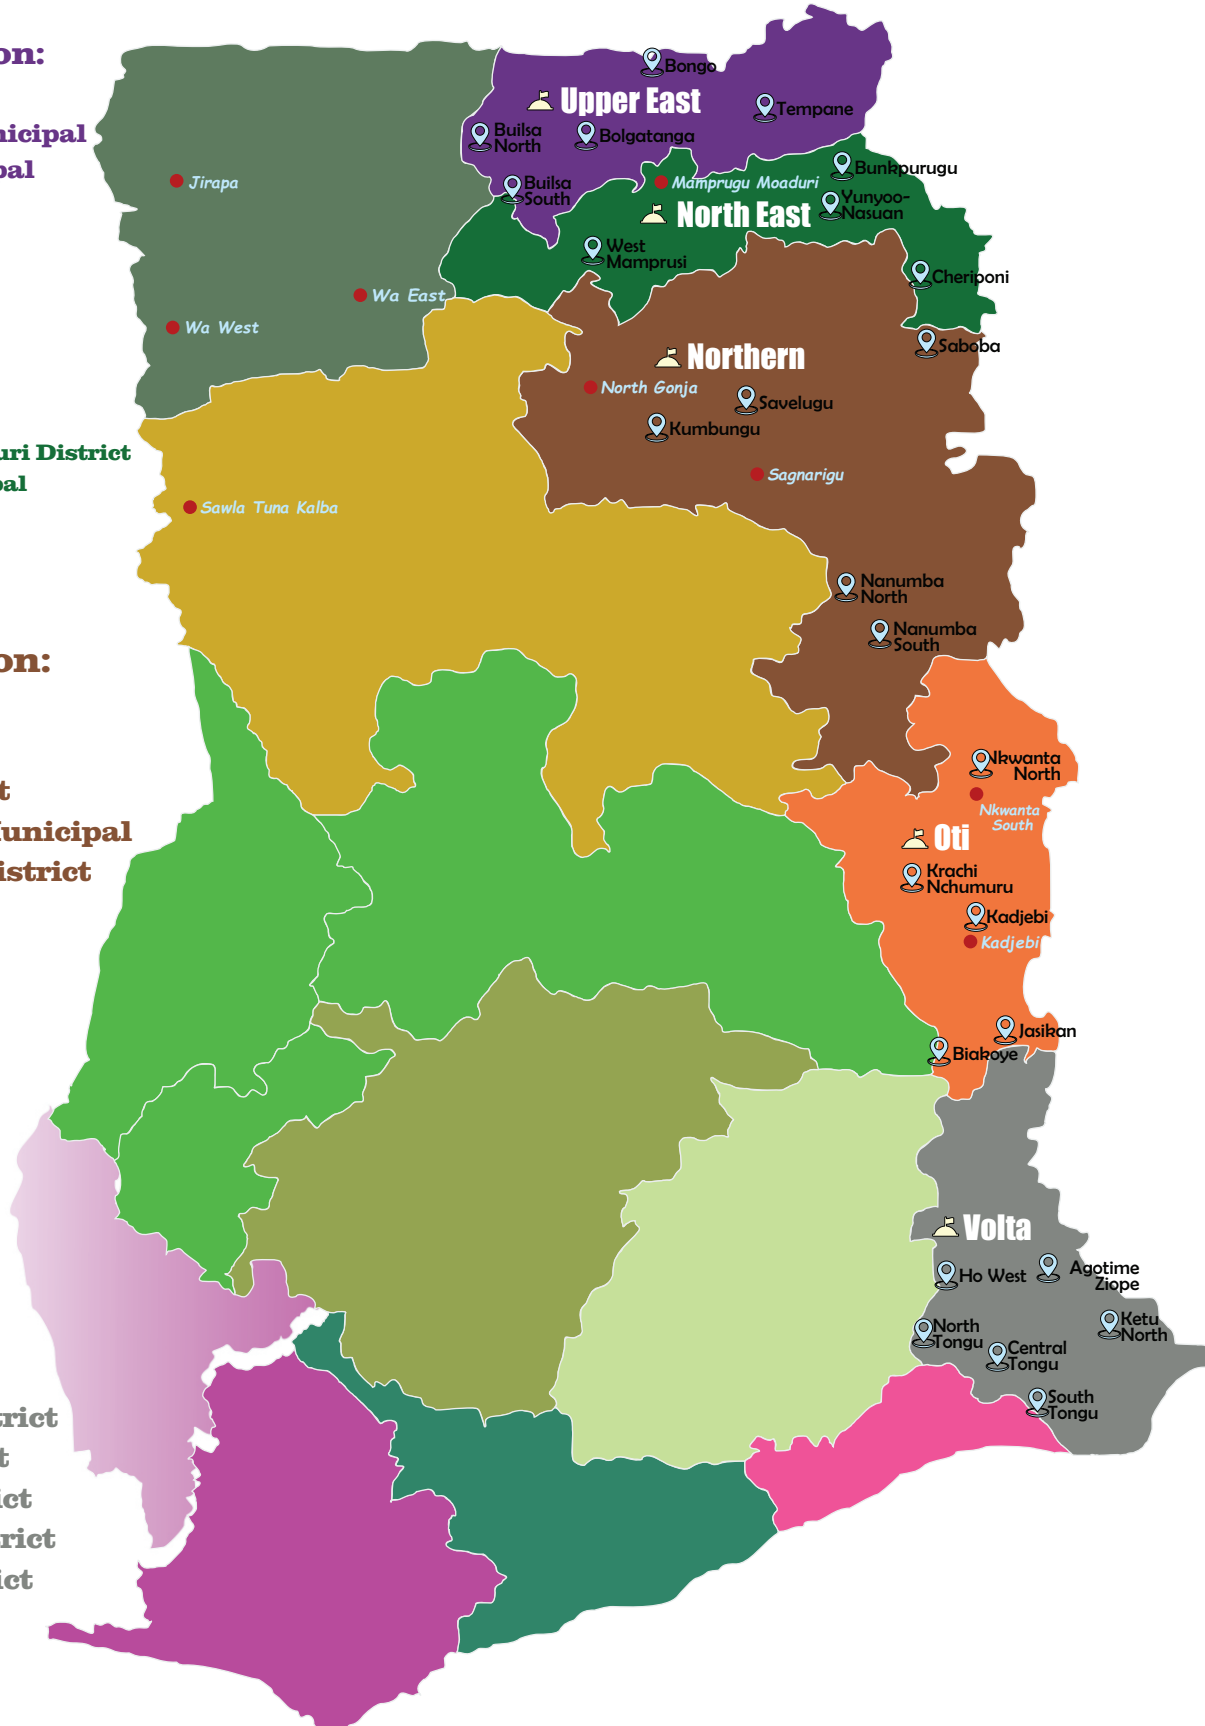

LIST OF INTERVENTION REGIONS AND DISTRICT

LEGEND

Upper East Region:

- Bongo District
- Bolgatanga East Municipal
- Builsa North Municipal
- Builsa South
- Tempene

North East Region:

- Cheriponi District
- Bunkpurugu-Nyakpanduri District
- West Mamprusi Municipal
- Yunyoo-Nasuan District

Northern Region:

- Saboba District
- Savelugu District
- Kumbungu District
- Nanumba North Municipal
- Nanumba South District

Oti Region:

- Biakoye District
- Jasikan District
- Kadjebi District
- Krachi Nchumuru
- Nkwanta North

Volta Region:

- Ho West District
- Agotime Ziope District
- Ketu North District
- North Tongu District
- Central Tongu District
- South Tongu District

Region

New Project Districts

Past Project Districts